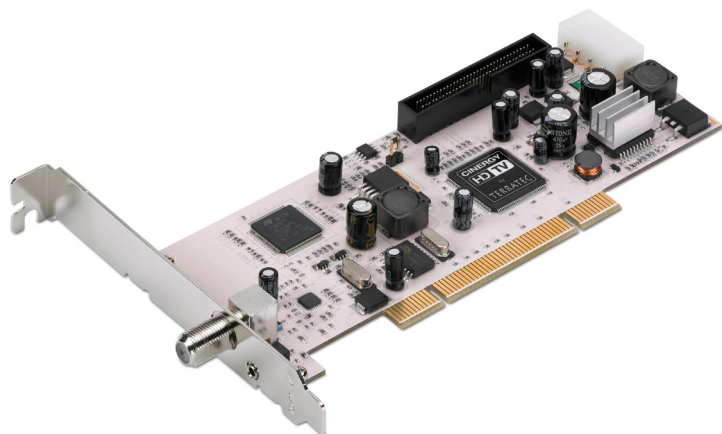

CINERGY S2 PCI HD CI

The Pay-TV bundle: Cinergy S2 PCI HD incl. Common Interface module

- DVB-S & DVB-S2 PCI TV and radio tuner
- HD support for MPEG2 and H.264
- AC3 Dolby Digital
- Expandable for Pay TV reception (Cinergy CI AddOn)
- Digital video recorder
- Remote control

High-definition satellite TV

Experience the unbelievable picture and audio quality of HDTV—now on your computer! The Cinergy S2 PCI HD supports the new DVB-S2 standard and receives High Definition TV (HDTV) in fully broadcasted resolution via satellite. Naturally, earlier DVB-S formats are still supported so that you don't have to do without any of your favourite broadcasters or digital radio programmes.

Digital video recorder

Record HDTV programmes in full high-definition resolution and in H.264 format with the push of a button or via timer. With integrated MPEG 2/4 codec, you can also record previous formats in exceptional quality. You have the choice between manual and timed recording. The computer boots up from standby or sleep mode precisely when the chosen television show begins and then saves it on your hard drive automatically. No matter how you plan your recordings, they can be viewed immediately, even while the recording is in progress. And when you are finished, you can burn your recordings directly to CD or DVD!

The Pay-TV bundle: Cinergy S2 PCI HD incl. Common Interface module

Features

- SDTV & HDTV via Satellit on your PC
- Video Codecs: MPEG 2, MPEG 4 / H.264 for HD
- Audio Codecs: AC3 Dolby Digital, MPEG Audio
- EPG, Teletext and TimeShifting
- Picture in Picture within a transponder
- Remote control
- Digital video recorder
- DVB-S & DVB-S2 compatibel