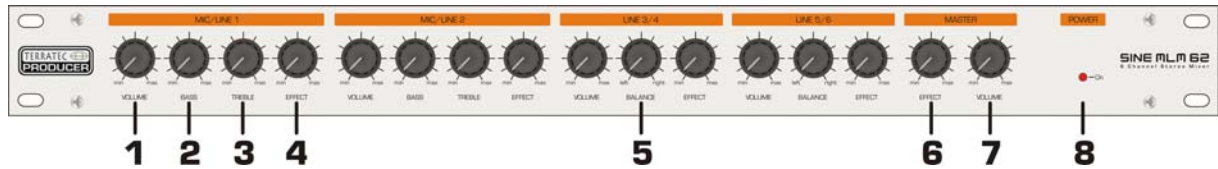

SINE MLM 62

Connections and con

The front panel:

1. VOLUME: volume control for channel 1
2. BASS: bass sound control for MIC/LINE channel 1
3. TREBLE: treble sound control for MIC/LINE channel 1
4. EFFECT: volume control for effects loop in channel
5. BALANCE: panorama control
6. EFFECT: volume control for effects loop in master
7. VOLUME: volume control for master output
8. POWER LED: indicates operating status